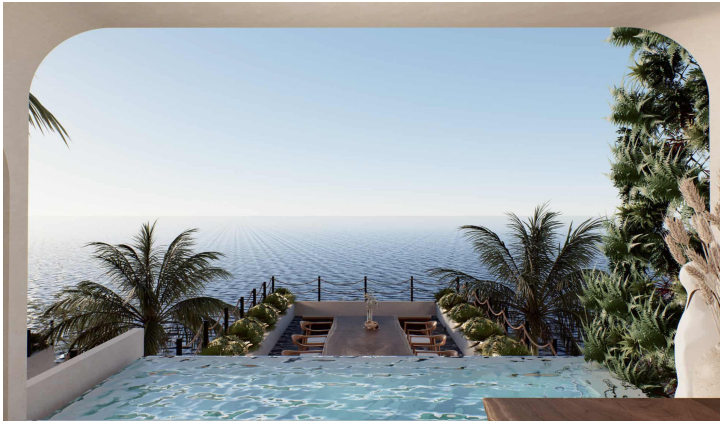

OCEAN VIEW 1/2 BEDROOM VILLA FOR SALE LEASEHOLD IN
NUSA PENIDA BE-1211

PROPERTY INFORMATION

Website Link	Link	Property ID	BE-1211
Property Type	Villa	Status	Leasehold
Land Size	185 sqm	Leasehold	29 years
Building Size	246 sqm	Add Extension	
Price	USD 240000	Years Extension	
		Zoning	
		Building Permit	Yes