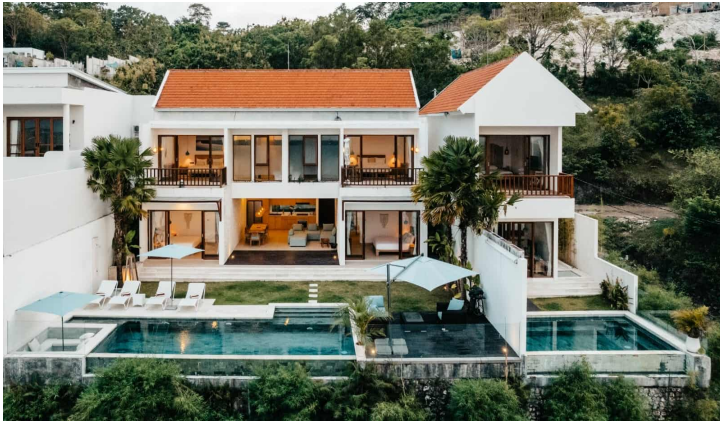

## CLIFFSIDE OCEAN VIEW 4 BEDROOM VILLA FOR SALE LEASEHOLD IN PECATU BE-1193

### PROPERTY INFORMATION

<b>Website Link</b>	Link	<b>Property ID</b>	BE-1193
<b>Property Type</b>	Villa	<b>Status</b>	Leasehold
<b>Land Size</b>	400 sqm	<b>Leasehold</b>	21.50
<b>Building Size</b>	281 sqm	<b>Add Extension</b>	
<b>Price</b>	<b>USD 415000</b>	<b>Years Extension</b>	
		<b>Zoning</b>	Tourism
		<b>Building Permit</b>	No