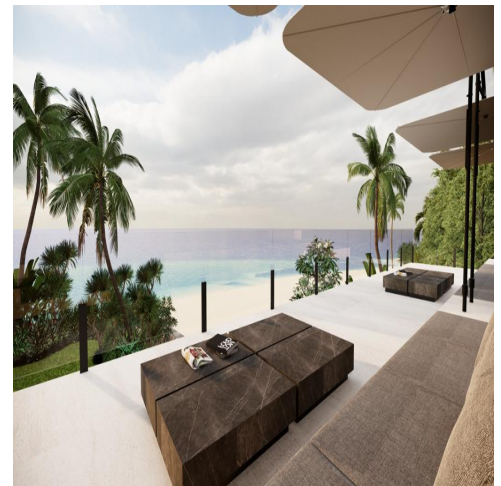

## Features

Property ID	BE-325	Bathrooms	7
Price	\$3,300,000	Leasehold	N/A
Land Area	1910 sqm		
Property Size	1686 sqm		
Bedrooms	7		

Welcome to our luxurious tropical Haven, located in Nusa lembongan, a stunning island paradise famous for its pristine beaches and crystal clear waters. This magnificent off-plan villa boasts a spacious 1910 square meters land area and a sprawling 1686 square meters living space.

With 7 well-designed and elegantly furnished bedrooms, our Villa can comfortably accommodate large groups of guests. The villa is built on three levels, ensuring that every room has a breathtaking view of the sea and the lush seaweed farms between Nusa Lembongan and Nusa Ceningan.

The villa features not one, but two lavish swimming pools, which offer a perfect place to relax and soak up the tropical ambiance. The design of the villa has been crafted by a world-renowned architect Felipe Gonzales, making it both beautiful and functional.

The villa provides ample leisure facilities, including a lush garden area, outdoor terraces, a Sunk in bar with a view on the lagoon, a massage and a media room. It is also perfect for hosting elegant events, such as weddings, corporate events, or spectacular private parties.