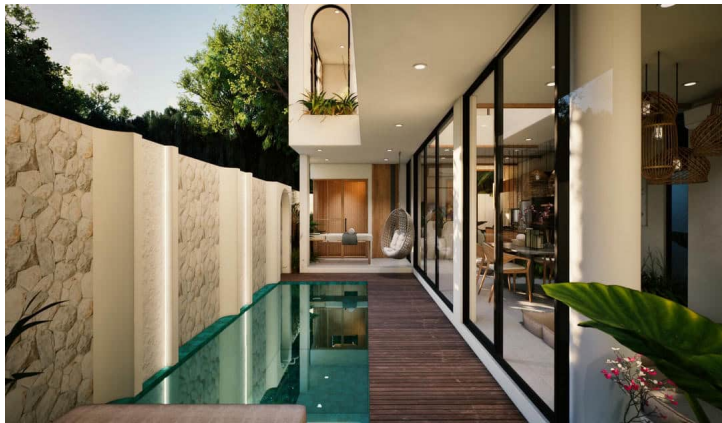

OFFPLAN 2 BEDROOM VILLA FOR SALE LEASEHOLD IN BERAWA

BE-2288

PROPERTY INFORMATION

Website Link	Link	Property ID	BE-2288
Property Type	Villa	Status	Leasehold
Land Size	102 sqm	Leasehold	20.5 Years
Building Size	195 sqm	Add Extension	market_price
Price	USD 249000	Years Extension	
		Zoning	Mixed
		Building Permit	Yes

PROPERTY FEATURES

Furnish	Fully-Furnished	Living Room	Enclosed
Bedroom	2	View	
Bathroom	2.5	Rooftop	no
Pool Size	12 sqm	Parking	Yes
Garage	No	Label	Off Plan