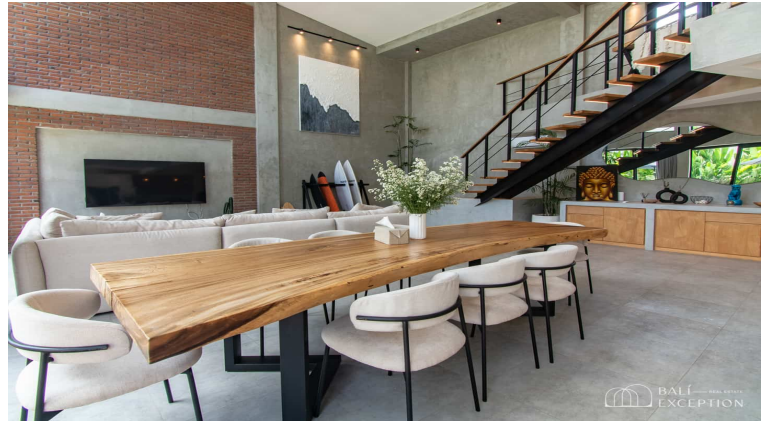

RICE FIELD VIEW 4 BEDROOM VILLA FOR SALE LEASEHOLD IN BERAWA BE-816

PROPERTY INFORMATION

Website Link	Link	Property ID	BE-816
Property Type	Villa	Status	Leasehold
Land Size	350 sqm	Leasehold	35 Years
Building Size	260 sqm	Add Extension	
Price	USD 683580	Years Extension	
		Zoning	Tourism
		Building Permit	No