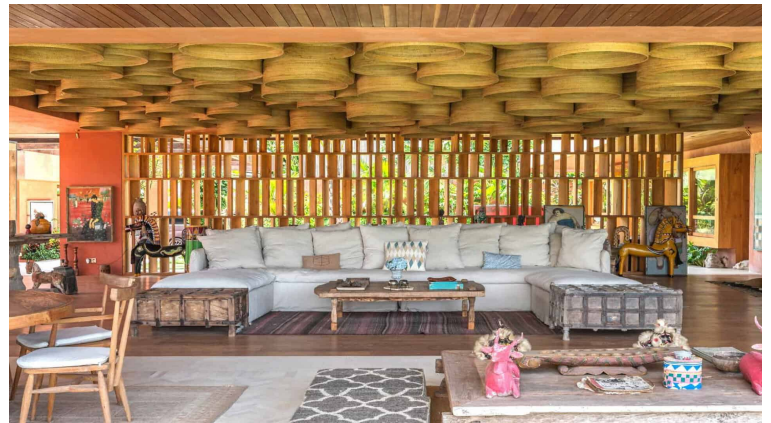

MAGNIFICENT 6 BEDROOM VILLA WITH RICE FIELD VIEW FOR
SALE LEASEHOLD IN TUMBAK BAYUH BALI BE-1990

PROPERTY INFORMATION

Website Link	Link	Property ID	BE-1990
Property Type	Villa	Status	Leasehold
Land Size	2500 sqm	Leasehold	57 Years
Building Size	2300 sqm	Add Extension	not_possible
Price	USD 6500000	Years Extension	
		Zoning	Residential
		Building Permit	Yes

PROPERTY FEATURES

Furnish	Fully-Furnished	Living Room	Open
Bedroom	6	View	Ricefield
Bathroom	7	Rooftop	No
Pool Size		Parking	Yes
Garage	Yes	Label	Premium Listings, Ready