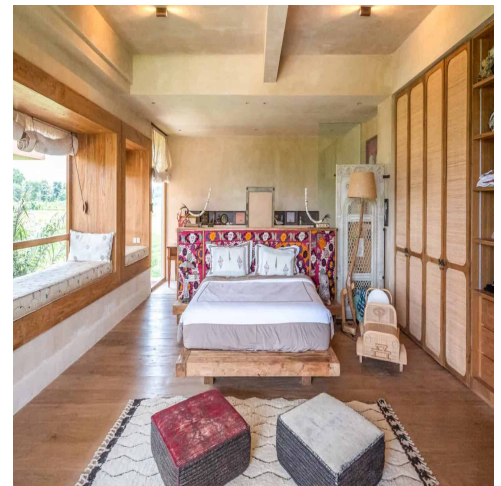

## Features

Property ID	BE-1990	Bathrooms	7
Price	\$6,500,000	Leasehold	57 years
Land Area	2500 sqm		
Property Size	2300 sqm		
Bedrooms	6		

Indulge in the epitome of tranquility and luxury with this magnificent 6-bedroom en-suite villa located in peaceful Tumbak Bayuh, surrounded by charming cafes with breathtaking rice field views. This is a sanctuary where nature warmly embraces you!

This villa offers you panoramic views of the rice fields and sprawling open space, swimming pool, and lush greenery. This villa is a stunning display of contemporary modern, minimalist and rustic style, and it comes fully furnished.