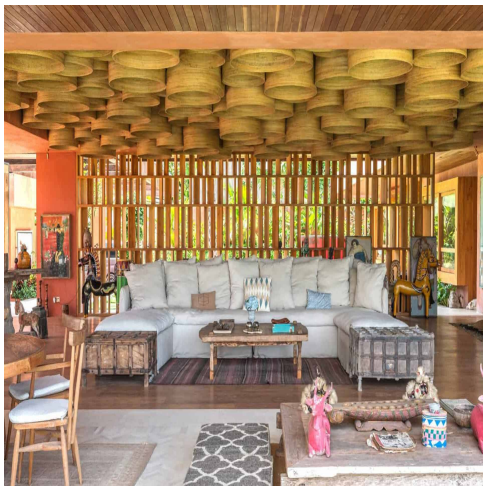

## Features

Property ID	BE-1990	Bathrooms	7
Price	\$6,500,000	Leasehold	57 years
Land Area	2500 sqm		
Property Size	2300 sqm		
Bedrooms	6		

Indulge in the epitome of tranquility and luxury with this magnificent 6-bedroom en-suite villa located in peaceful Tumbak Bayuh, surrounded by charming cafes with breathtaking rice field views. This is a sanctuary where nature warmly embraces you!

This villa offers you panoramic views of the rice fields and sprawling open space, swimming pool, and lush greenery. This villa is a stunning display of contemporary modern, minimalist and rustic style, and it comes fully furnished.

A refreshing private pool awaits, accompanied by cozy sun loungers for relaxation under the tropical sun. What makes this special is this villa also has a half basketball specially designed for one of the family members of the property and a lower level by the river for an exclusive studio – office – home theatre or private gym. Spacious parking for cars bikes that makes sure convenience at your fingertips.