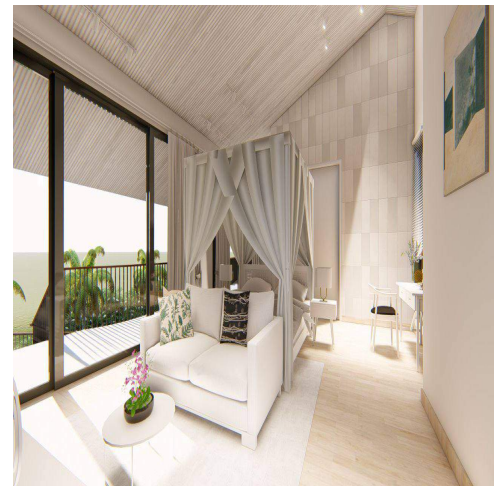

Features

Property ID	BE-1467	Bathrooms	4
Price	\$867,000	Leasehold	44 years
Land Area	1500 sqm	Delivery Date	12 month after
Property Size	637 sqm		
Bedrooms	4		

This luxurious villa is located in Ubud, one of Bali's most desirable areas, renowned for its vibrant cafes, fine dining, and close proximity to Ubud Center.

Spanning 1,500 sqm of land with a 637 sqm building, this villa is a masterpiece of modern tropical design. Surrounded by breathtaking rice field views, it offers the perfect balance of tranquility and elegance.

The villa boasts 4 spacious bedrooms with ensuite bathrooms, each opening to a private balcony that frames stunning views of the rice fields. The expansive open-plan living room seamlessly flows onto a large terrace, providing an ideal setting for entertaining or relaxing while enjoying the lush surroundings. A stylish kitchen, dining area, and a multipurpose living space with a billiards table or home theater complete the interior.

Exclusive amenities:

A stunning infinity swimming pool overlooking the rice fields.

Luxurious jacuzzi for ultimate indulgence.

Fully equipped private gym.

Spa facilities, including a sauna, Turkish bath (hammam), and a massage room with 2 massage tables.